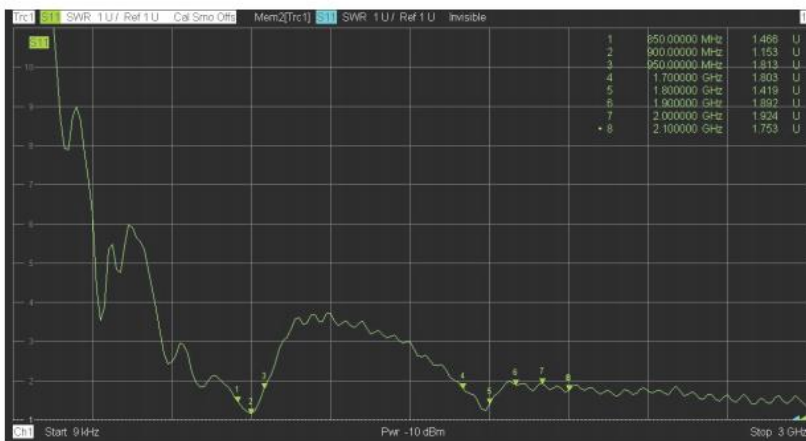

BWA-2400 Rugged M2M Antenna

B.E.S.D. Benelux B.V.
Industrieterrein "De Leemskullen"
Wilhelminahof 7 – 8, 5751 GJ Deurne
Postbus 203, 5750 AE Deurne
The Netherlands

T. +31 (0)493 316 554
E. info@besd.nl
i. www.besd.nl