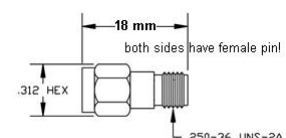

The case is protected class IP67 when mouted, a rubber gasket on the lower side is used for additional proetction. The antenna is mounted by a single hole mount. A central stub (17 mm \varnothing \times 23mm) is used to install the antenna with a screw from the inside. The cable (300cm RG-174, SMA connector) is also fed through this central stub. This makes installation of the antenna very simple and easy. The diameter of the BWA-2400 is 50mm, height 47mm, weight 80g.

T. +31 (0)493 316 554

E. info@besd.nl

i. www.besd.nl

Type	BWA-2400
Order Nr.	2313-2306-18608
Operating Frequency	2400MHz
Antenna Gain	2 dBi
VSWR	< 1.9
Polarization	Linear Vertical
Cable	RG-174, 3m Length
Cable Color	Black
Connector	SMA-male
Operating Temperature	-40°C to +85°C
Humidity	40% to 95%
Protection	IP67
Antenna Mounting	Metall surface, Screw Mount
Case	Nylon, Bottom with Gasket
Color	Black
Mounting hole	17mm \varnothing
Dimensions	L 47 x W 50 x H 50 mm
Type	Adaptor RP-SMA/SMA
Order Nr.	2313-2306-42880