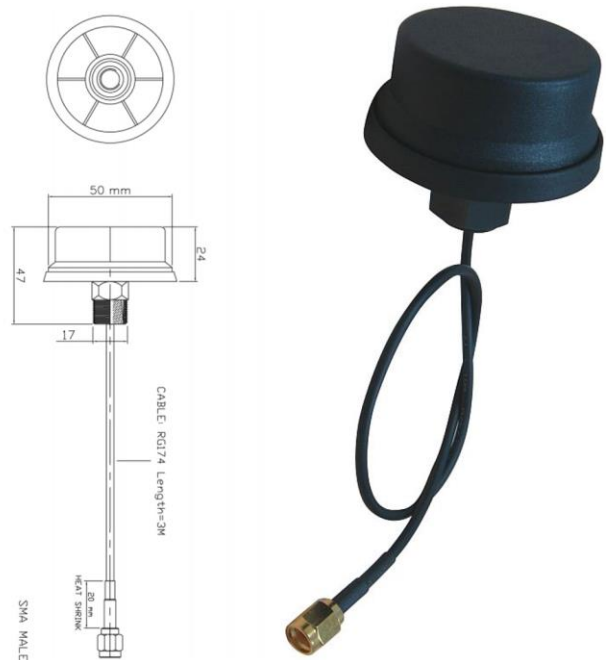

BWA-2400 Rugged M2M Antenna

Very robust Wifi antenna in Nylon casing!

The BWA-2400 is a compact and robust Wifi 2.4GHz antenna for installation on flat surfaces like a machine wall or roof of a kiosk terminal or the sheet metal of a vehicle. Due to the use of Nylon this antenna is resilient against adverse environments, making it suitable for use in the chemical or mining industry. The industrial application of the BWA-2400 is also supported by a wide temperature range of -40°C to +85°C.

The case is protected class IP67 when mouted, a rubber gasket on the lower side is used for additional proetction. The antenna is mounted by a single hole mount. A central stub (17 mm \varnothing \times 23mm) is used to install the antenna with a screw from the inside. The cable (300cm RG-174, SMA connector) is also fed through this central stub. This makes installation of the antenna very simple and easy. The diameter of the BWA-2400 is 50mm, height 47mm, weight 80g.

The gain of the BWA-2400 antenna is 2 dBi, the radiation characteristic is omni-directional. This makes this antenna suitable for machine-to-machine communication in production environments or for unbtusive outdoor access points or client terminals. Another range of application is the installation on vehicles (forklifts) or on systems used in public events.

T. +31 (0)493 316 554

E. info@besd.nl

i. www.besd.nl

Type	BWA-2400
Order Nr.	2313-2306-18608
Operating Frequency	2400MHz
Antenna Gain	2 dBi
VSWR	< 1.9
Polarization	Linear Vertical
Cable	RG-174, 3m Length
Cable Color	Black
Connector	SMA-male
Operating Temperature	-40°C to +85°C
Humidity	40% to 95%
Protection	IP67
Antenna Mounting	Metall surface, Screw Mount
Case	Nylon, Bottom with Gasket
Color	Black
Mounting hole	17mm \varnothing
Dimensions	L 47 x W 50 x H 50 mm
Type	Adaptor RP-SMA/SMA
Order Nr.	2313-2306-42880