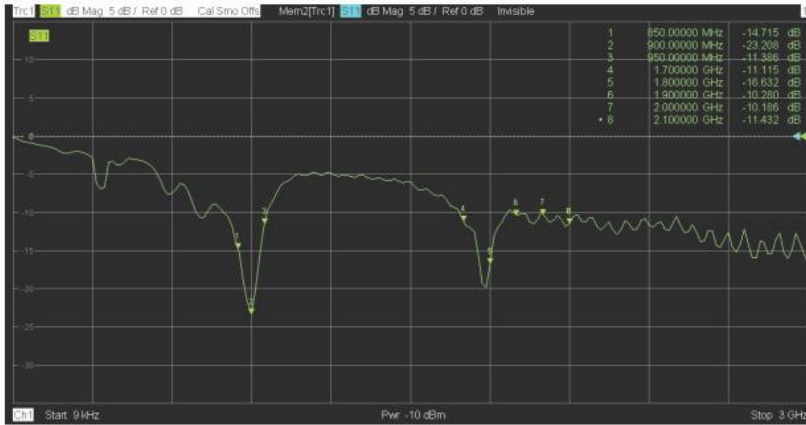

BWA-2400 Rugged M2M Antenna

B.E.S.D. Benelux B.V.
Industrieterrein "De Leemskullen"
Wilhelminahof 7 – 8, 5751 GJ Deurne
Postbus 203, 5750 AE Deurne
The Netherlands

T. +31 (0)493 316 554
E. info@besd.nl
i. www.besd.nl