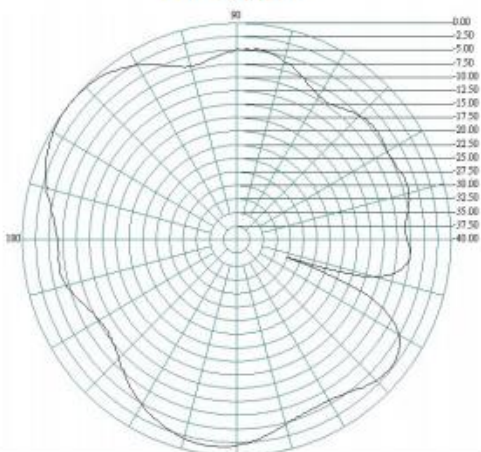

BWA-2400 Rugged M2M Antenna

B.E.S.D. Benelux B.V.
Industrieterrein "De Leemskullen"
Wilhelminahof 7 – 8, 5751 GJ Deurne
Postbus 203, 5750 AE Deurne
The Netherlands

T. +31 (0)493 316 554
E. info@besd.nl
i. www.besd.nl

H-PLANE